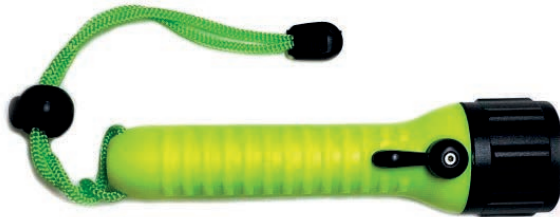

MERO 340 lumens LED

Made of ABS resistant to 40 mts depth.

Size and net weight 16.5x4 cm; 100g LED type 3W Powerful LED. Duration on: 8 hours. Cool white light Lumens 340 lumens Lamp life 100.000 hours Battery type 4 dry AA batteries (included)