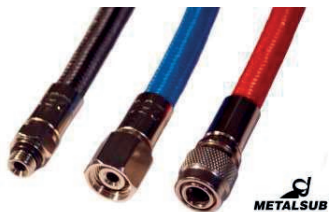

Standard hose

Our product range includes tubes in thermo-rubber material EN250 certificate for regulators and BCD, in black and yellow color.

REGULATOR

OCTOPUS

BCD

HOOKAH

We have permanent stock of standard sizes and make to order other sizes that our customers require.

DIVEFLEX hose

Our DIVEFLEX hose is the latest generation of braided tube for regulators and BCD. Manufactured under standard EN250 european normative.

This type of hose is extremely flexible, it is designed for use in technical diving, although more and more users who ride it for their great comfort during the diving.