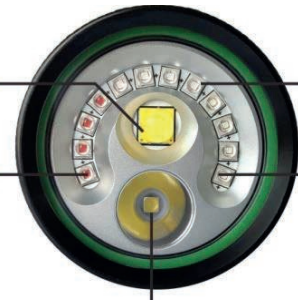

3500LM, Multi-Function and Multi-Color

3500LM
1*XHP70.2

800LM
4*XPE Red