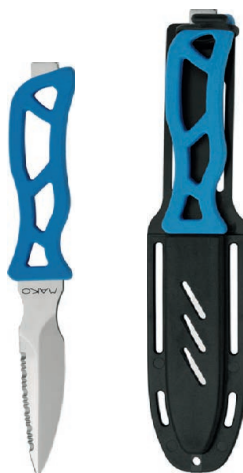

Optical Snoot (Optional Accessories)

X-ADVENTURER's optical snoot system is a great tool for underwater photographers. video light snoots provide creative lighting possibilities to create outstanding black background macro snoot photography.

Knives

MICROSUB blade 6 cm

MAKO blade 11 cm

SQUALO blade 14 cm

STILETTO blade 9 cm

SPORT blade 15 cm

DAGA blade 11 cm

Lead Coated Weight