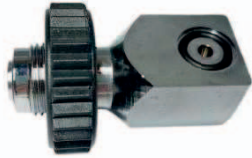

SURFACE INT & DIN

EQUALIZERS

DIN200/300 & INT version, with

and without manometer.

AVAILABLE for NITROX M26

Adapters and Fittings

RCR-YOK-0001

RCR-DIN-0010