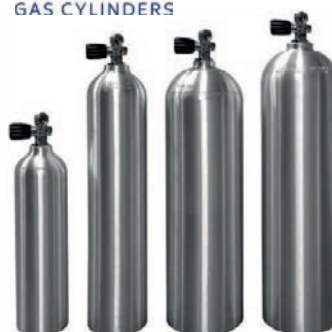

ALUMINUM SCUBA TANKS

Luxfer Gas Cylinders, the world's most trusted manufacturer of aluminum and composite cylinders for high-pressure gas storage. Using patented and proprietary alloys to develop products that are light, durable and corrosion-resistant.