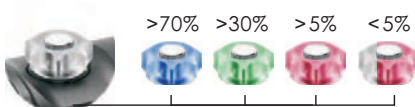

Easy to use

Dial Control Knob with push-button design allow easy operation with one hand. Press the button to switch modes Rotate knob to adjust brightness

Battery level indicator

Colored Status LED for battery and mode indication for easy power management